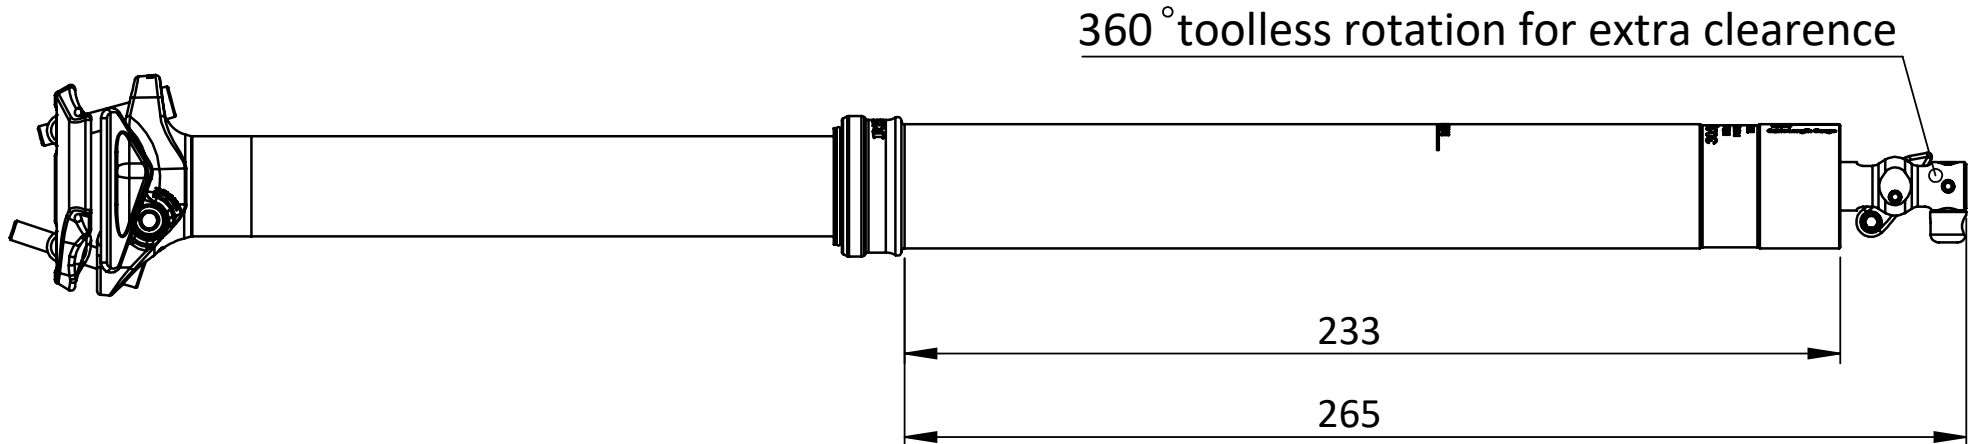

REVIVE 125 / 30.9 & 31.6 MM

WEIGHT: Standard / Titan
455 g / 445 g @ 30.9 mm
475 g / 465 g @ 31.6 mm

360° toolless rotation for extra clearance

www.bikeyoke.com

REVIVE 160 / 30.9 & 31.6 MM

WEIGHT: Standard / Titan
515 g / 505 g @ 30.9 mm
535 g / 525 g @ 31.6 mm

REVIVE 185 / 30.9 & 31.6 MM

WEIGHT: Standard / Titan
555 g / 545 g @ 30.9 mm
575 g / 565 g @ 31.6 mm

REVIVE 213 / 30.9 & 31.6 MM

WEIGHT: Standard / Titan
615 g / 605 g @ 30.9 mm
645 g / 635 g @ 31.6 mm

DIMENSION & WEIGHT