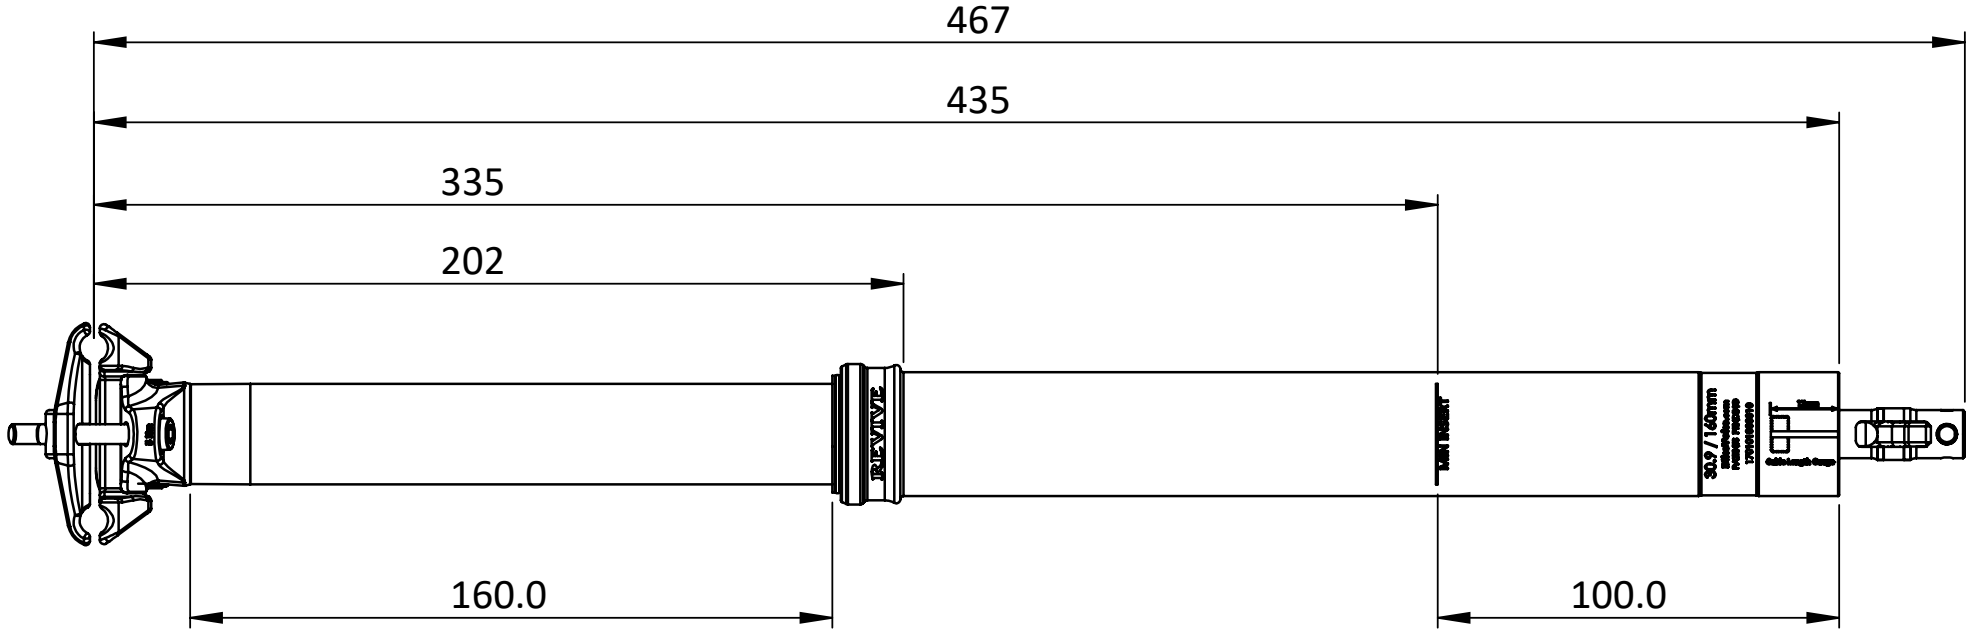

REVIVE 125 / 30.9 & 31.6 MM

WEIGHT: Standard / Titan
455 g / 445 g @ 30.9 mm
475 g / 465 g @ 31.6 mm

360° toolless rotation for extra clearance

www.bikeyoke.com

REVIVE 160 / 30.9 & 31.6 MM

WEIGHT: Standard / Titan
515 g / 505 g @ 30.9 mm
535 g / 525 g @ 31.6 mm

REVIVE 185 / 30.9 & 31.6 MM

WEIGHT: Standard / Titan
555 g / 545 g @ 30.9 mm
575 g / 565 g @ 31.6 mm

REVIVE 213 / 30.9 & 31.6 MM

WEIGHT: Standard / Titan
615 g / 605 g @ 30.9 mm
645 g / 635 g @ 31.6 mm

DIMENSION & WEIGHT