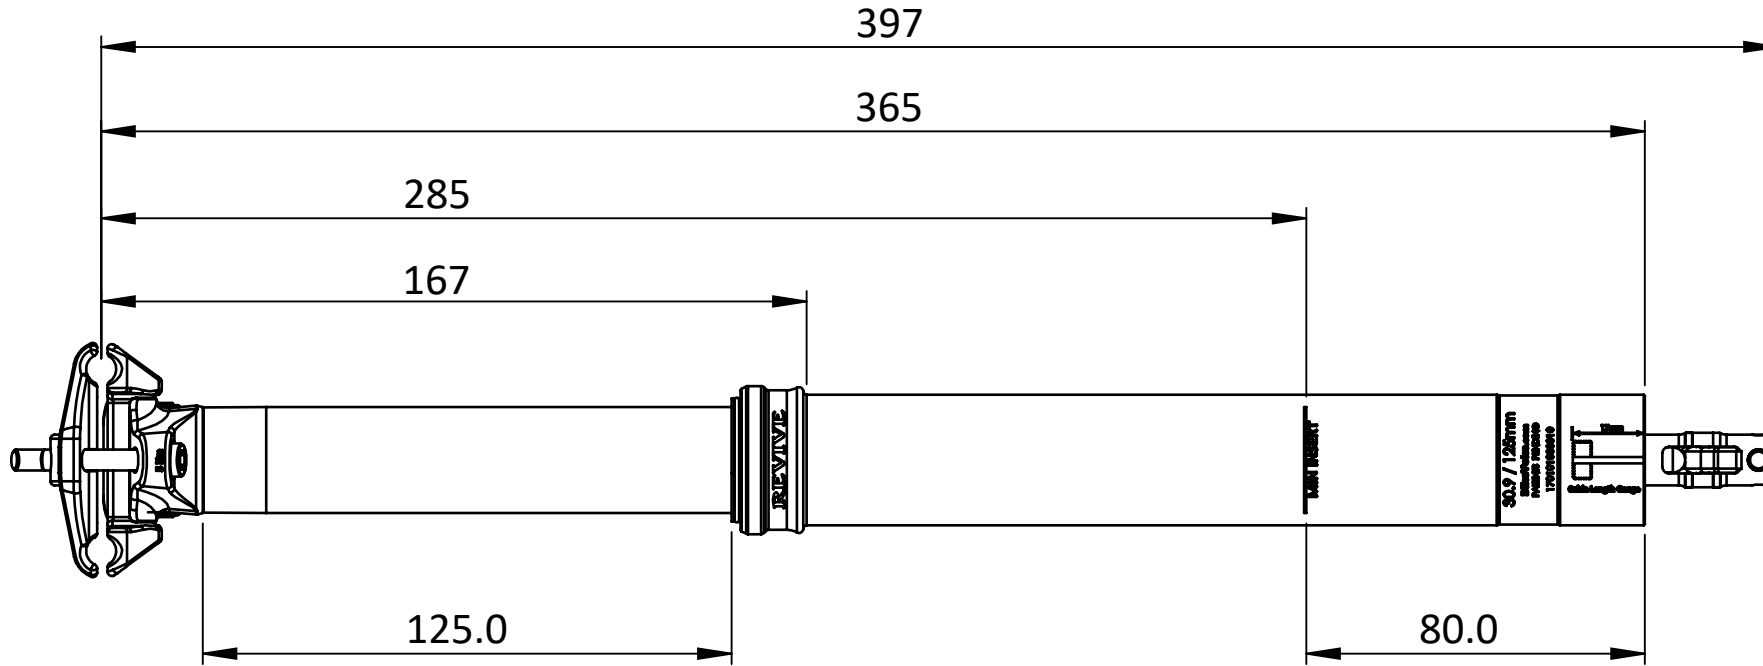

REVIVE 125 / 30.9 & 31.6 MM

WEIGHT: Standard / Titan
455 g / 445 g @ 30.9 mm
475 g / 465 g @ 31.6 mm

360° toolless rotation for extra clearance

www.bikeyoke.com

REVIVE 160 / 30.9 & 31.6 MM

WEIGHT: Standard / Titan
515 g / 505 g @ 30.9 mm
535 g / 525 g @ 31.6 mm

REVIVE 185 / 30.9 & 31.6 MM

WEIGHT: Standard / Titan
555 g / 545 g @ 30.9 mm
575 g / 565 g @ 31.6 mm

REVIVE 213 / 30.9 & 31.6 MM

WEIGHT: Standard / Titan
615 g / 605 g @ 30.9 mm
645 g / 635 g @ 31.6 mm

DIMENSION & WEIGHT