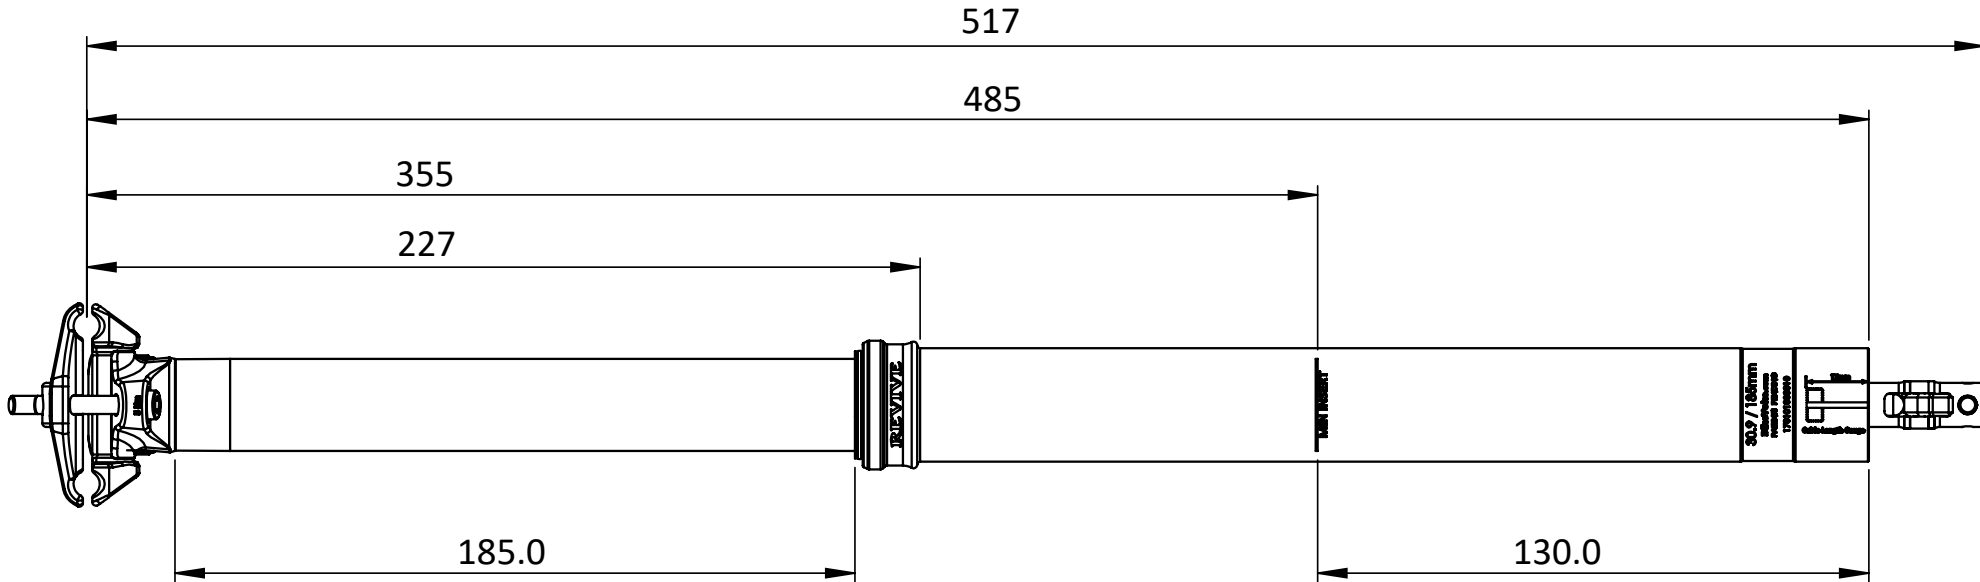

REVIVE 125 / 30.9 & 31.6 MM

WEIGHT: Standard / Titan
455 g / 445 g @ 30.9 mm
475 g / 465 g @ 31.6 mm

360° toolless rotation for extra clearance

www.bikeyoke.com

REVIVE 160 / 30.9 & 31.6 MM

WEIGHT: Standard / Titan
515 g / 505 g @ 30.9 mm
535 g / 525 g @ 31.6 mm

REVIVE 185 / 30.9 & 31.6 MM

WEIGHT: Standard / Titan
555 g / 545 g @ 30.9 mm
575 g / 565 g @ 31.6 mm

REVIVE 213 / 30.9 & 31.6 MM

WEIGHT: Standard / Titan
615 g / 605 g @ 30.9 mm
645 g / 635 g @ 31.6 mm

DIMENSION & WEIGHT