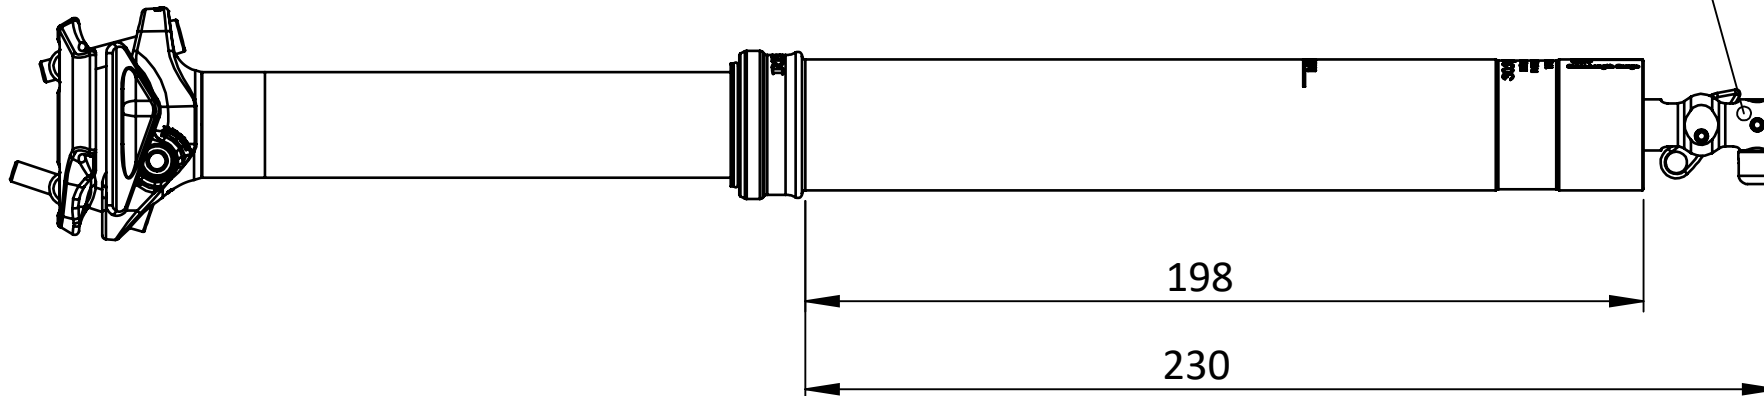

REVIVE 125 / 30.9 & 31.6 MM

WEIGHT: Standard / Titan
455 g / 445 g @ 30.9 mm
475 g / 465 g @ 31.6 mm

360° toolless rotation for extra clearance

www.bikeyoke.com

REVIVE 160 / 30.9 & 31.6 MM

WEIGHT: Standard / Titan
515 g / 505 g @ 30.9 mm
535 g / 525 g @ 31.6 mm

REVIVE 185 / 30.9 & 31.6 MM

WEIGHT: Standard / Titan
555 g / 545 g @ 30.9 mm
575 g / 565 g @ 31.6 mm

REVIVE 213 / 30.9 & 31.6 MM

WEIGHT: Standard / Titan
615 g / 605 g @ 30.9 mm
645 g / 635 g @ 31.6 mm

DIMENSION & WEIGHT