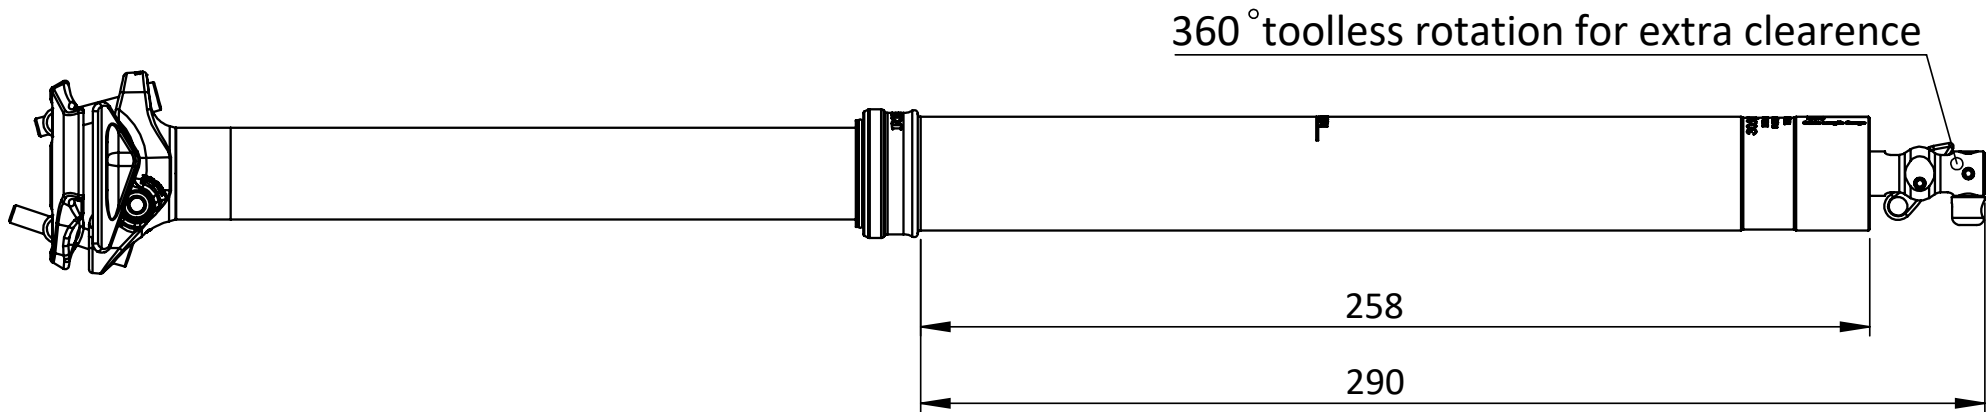

REVIVE 125 / 30.9 & 31.6 MM

WEIGHT: Standard / Titan
455 g / 445 g @ 30.9 mm
475 g / 465 g @ 31.6 mm

360° toolless rotation for extra clearance

www.bikeyoke.com

REVIVE 160 / 30.9 & 31.6 MM

WEIGHT: Standard / Titan
515 g / 505 g @ 30.9 mm
535 g / 525 g @ 31.6 mm

REVIVE 185 / 30.9 & 31.6 MM

WEIGHT: Standard / Titan
555 g / 545 g @ 30.9 mm
575 g / 565 g @ 31.6 mm

REVIVE 213 / 30.9 & 31.6 MM

WEIGHT: Standard / Titan
615 g / 605 g @ 30.9 mm
645 g / 635 g @ 31.6 mm

DIMENSION & WEIGHT