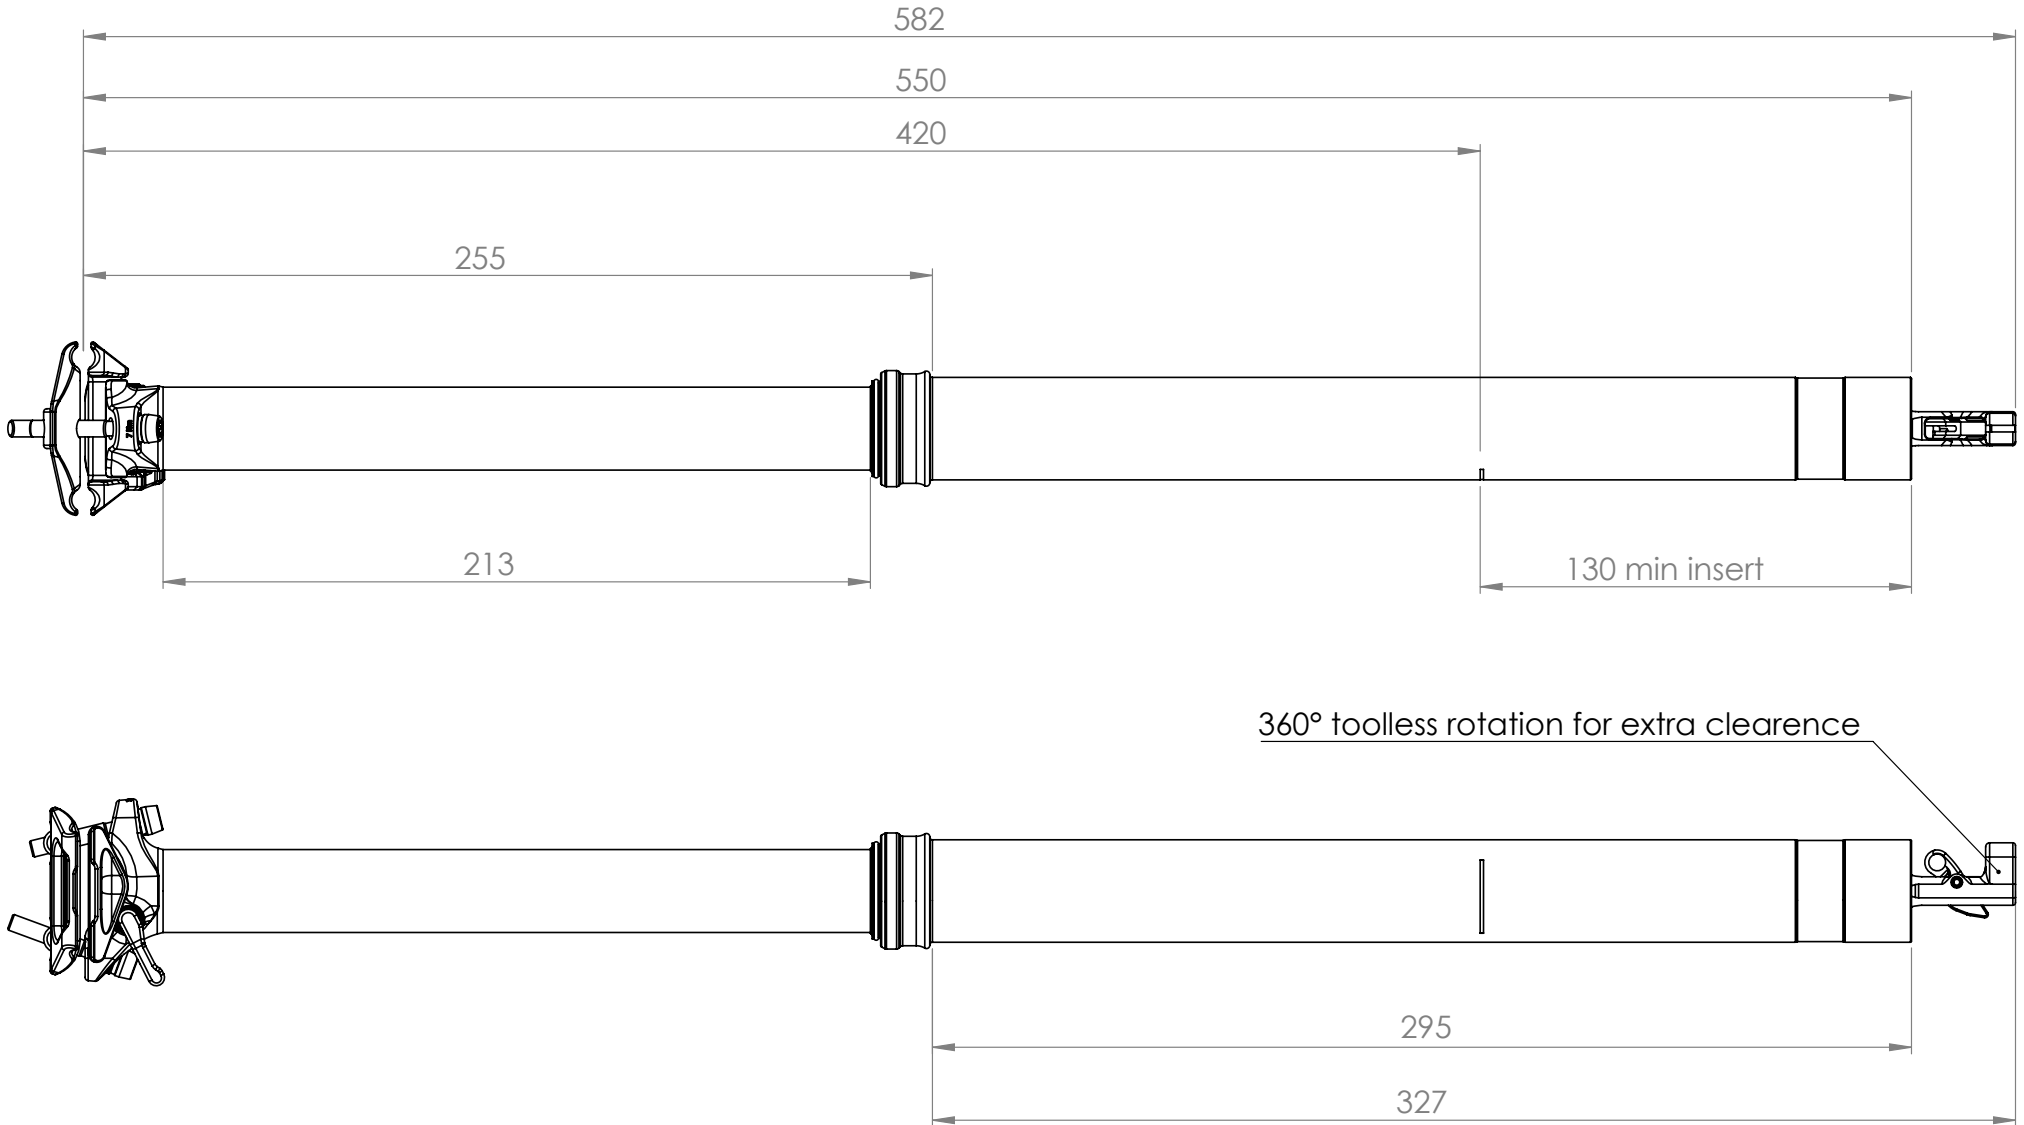

REVIVE 125 / 30.9 & 31.6 MM

WEIGHT: Standard / Titan
455 g / 445 g @ 30.9 mm
475 g / 465 g @ 31.6 mm

360° toolless rotation for extra clearance

www.bikeyoke.com

REVIVE 160 / 30.9 & 31.6 MM

WEIGHT: Standard / Titan
515 g / 505 g @ 30.9 mm
535 g / 525 g @ 31.6 mm

REVIVE 185 / 30.9 & 31.6 MM

WEIGHT: Standard / Titan
555 g / 545 g @ 30.9 mm
575 g / 565 g @ 31.6 mm

REVIVE 213 / 30.9 & 31.6 MM

WEIGHT: Standard / Titan
615 g / 605 g @ 30.9 mm
645 g / 635 g @ 31.6 mm

DIMENSION & WEIGHT