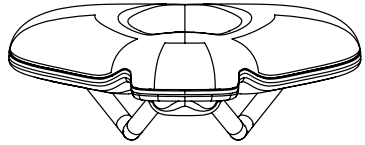

# BikeYoke SAGMA Lite 142

min-max limits 60mm