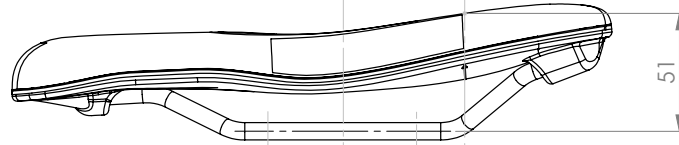

# BikeYoke SAGMA Lite 142

min-max limits 60mm