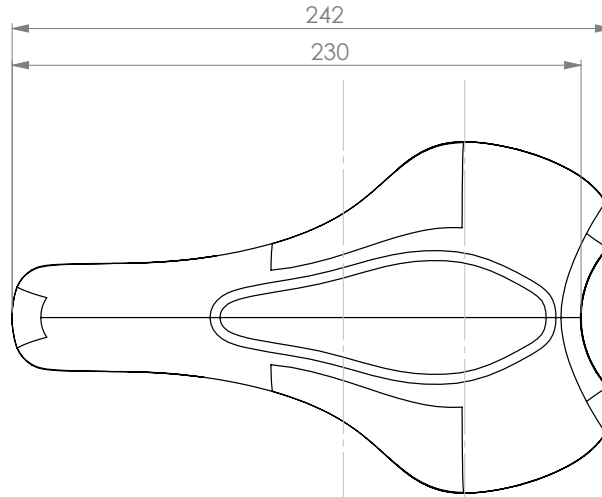

# BikeYoke SAGMA Lite 142

min-max limits 60mm