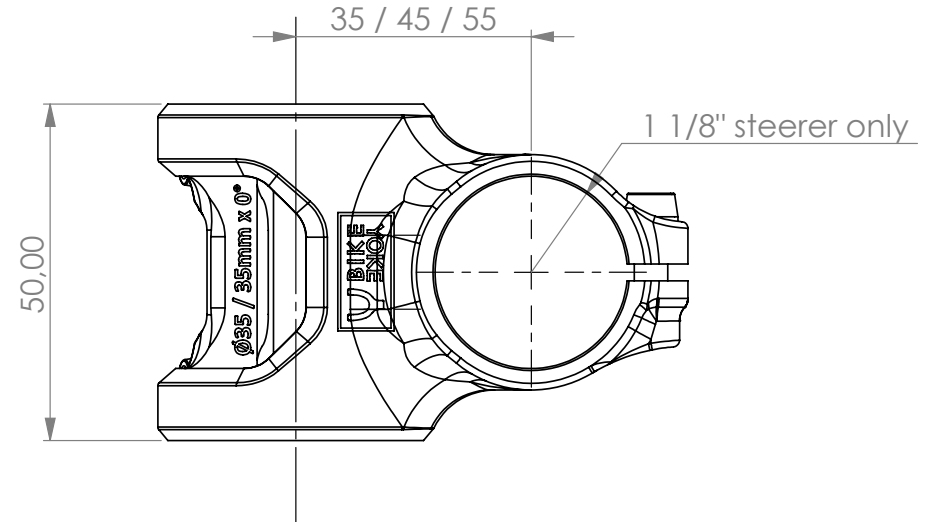

BIKEYOKE BARKEEPER

Ø 35mm handlebars only

WEIGHTS

35mm: 86g / 80g

45mm: 96g / 90g

55mm: 112g / 106g

(steel / Ti-bolts)