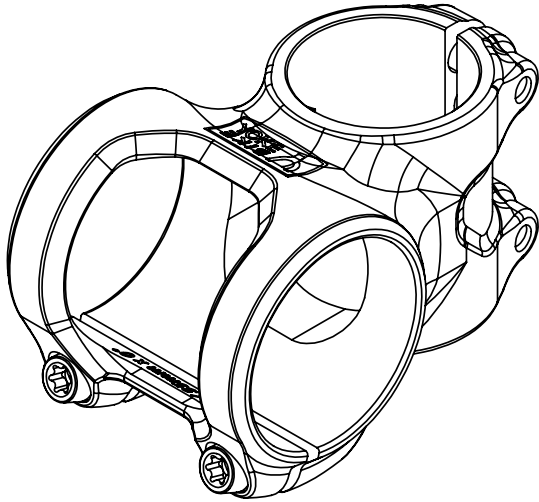

BIKEYOKE BARKEEPER

Ø 35mm handlebars only

WEIGHTS

35mm: 86g / 80g

45mm: 96g / 90g

55mm: 112g / 106g

(steel / Ti-bolts)