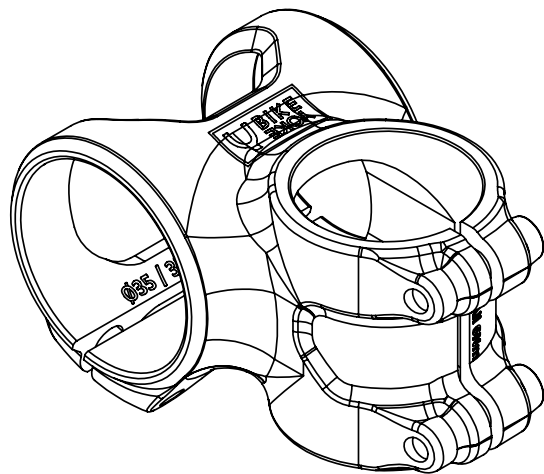

BIKEYOKE BARKEEPER

Ø 35mm handlebars only

WEIGHTS

35mm: 86g / 80g

45mm: 96g / 90g

55mm: 112g / 106g

(steel / Ti-bolts)