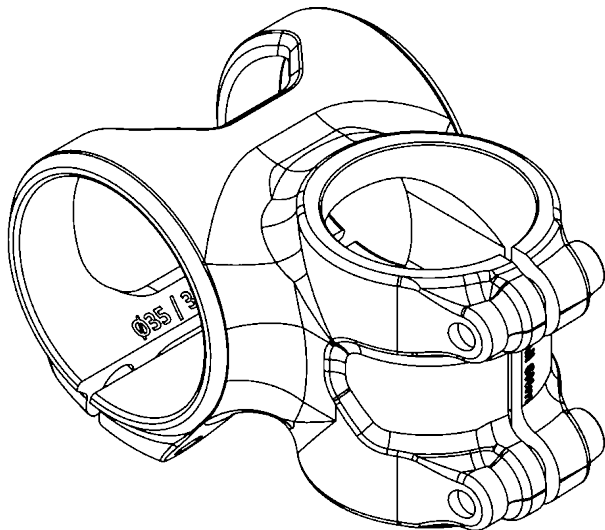

BikeYoke Barkeeper

Ø35mm handlebars only

WEIGHTS

35mm: 86g / 80g
45mm: 96g / 90g
55mm: 112g / 106g

(steel / Ti-bolts)