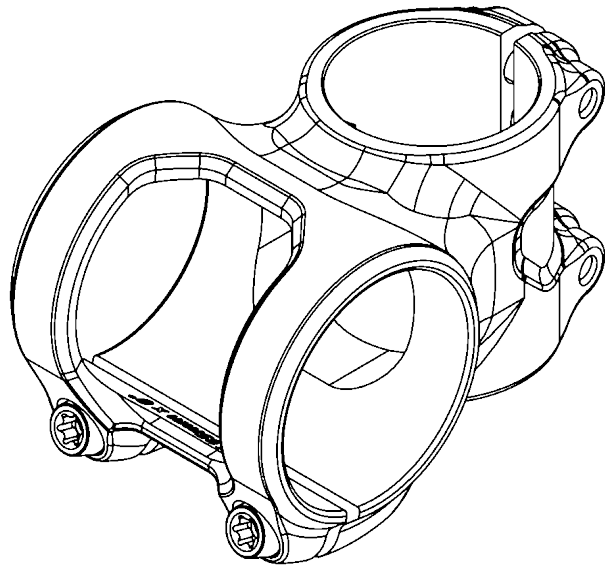

BikeYoke Barkeeper

Ø35mm handlebars only

WEIGHTS

35mm: 86g / 80g
45mm: 96g / 90g
55mm: 112g / 106g

(steel / Ti-bolts)