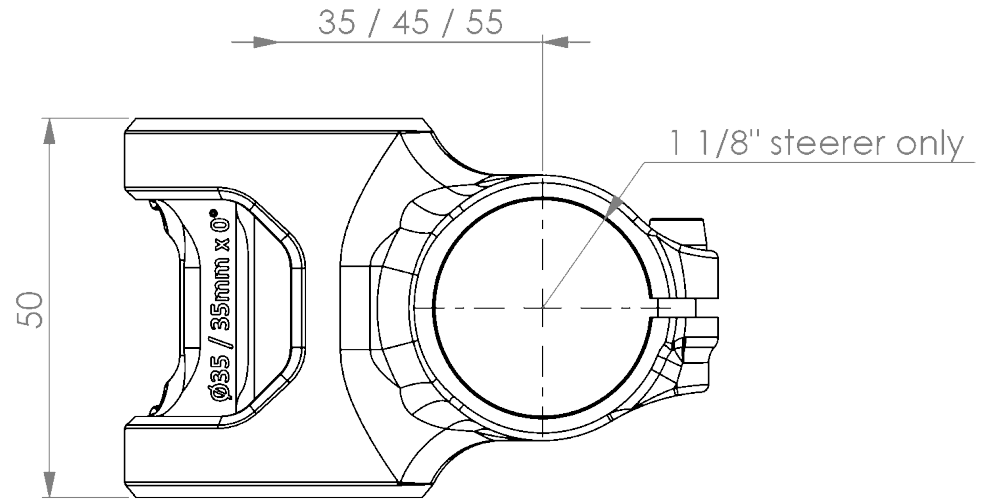

BikeYoke Barkeeper

Ø35mm handlebars only

WEIGHTS

35mm: 86g / 80g
45mm: 96g / 90g
55mm: 112g / 106g

(steel / Ti-bolts)