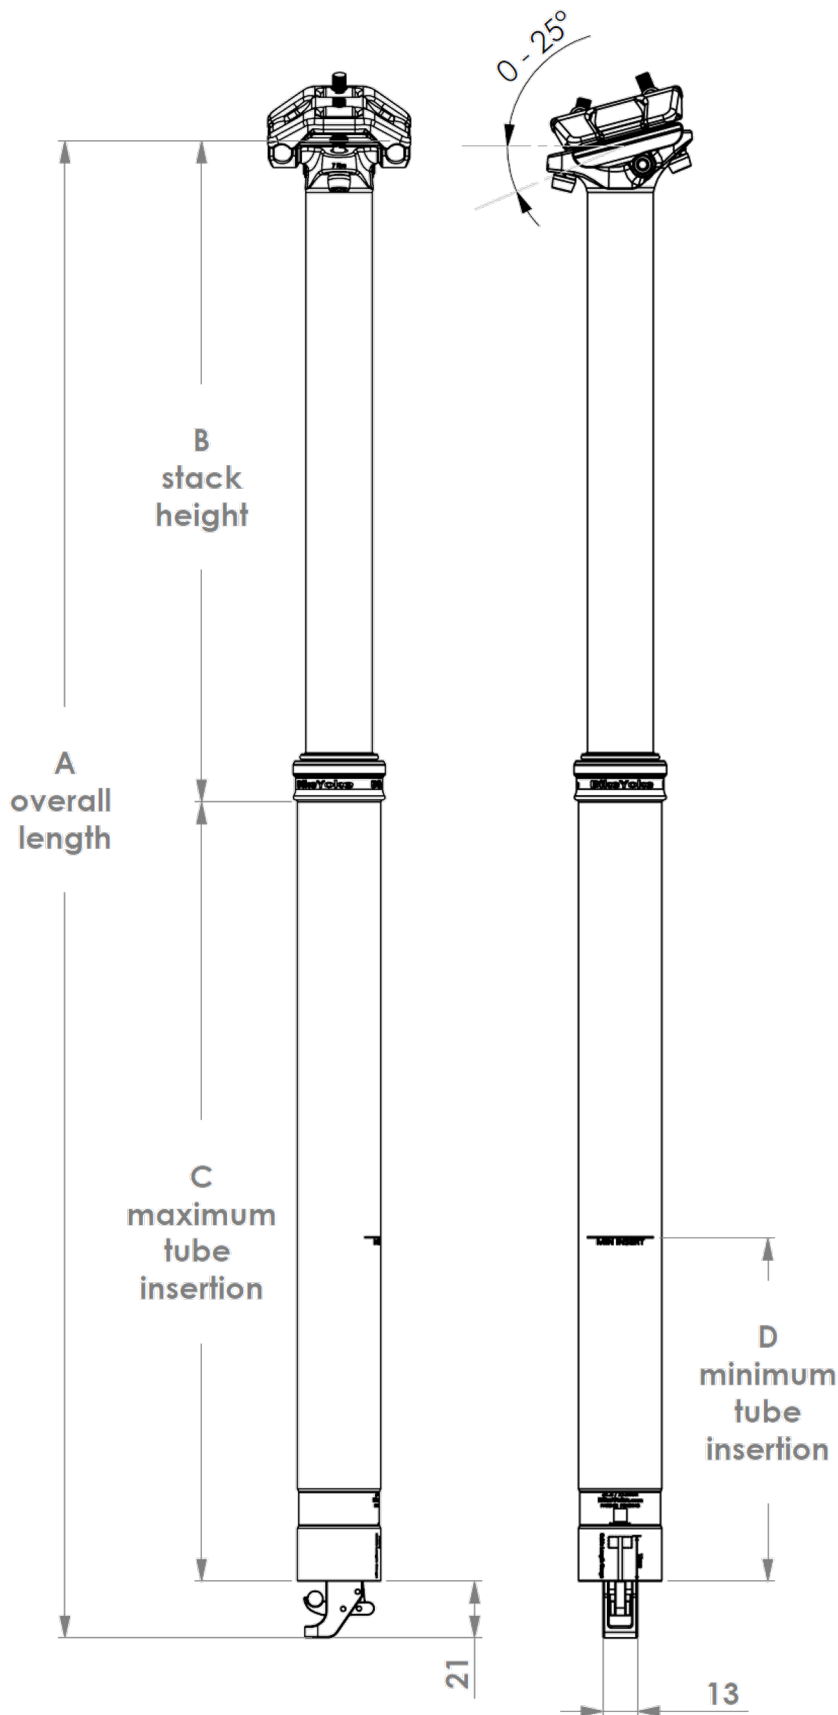

REVIVE 3.0 DIMENSIONS & WEIGHTS

DROP	213	185	160	125
A	566	501	451	381
B	250	222	197	162
C	295	258	233	198
D	130	100	100	80

WEIGHT	30.9	31.6	34.9
125	460g	480g	525g
160	520g	540g	585g
185	560g	580g	630g
213	620g	650g	690g

UPPER TUBES	30.9	31.6	34.9
DIAMETER	25mm	25mm	28mm