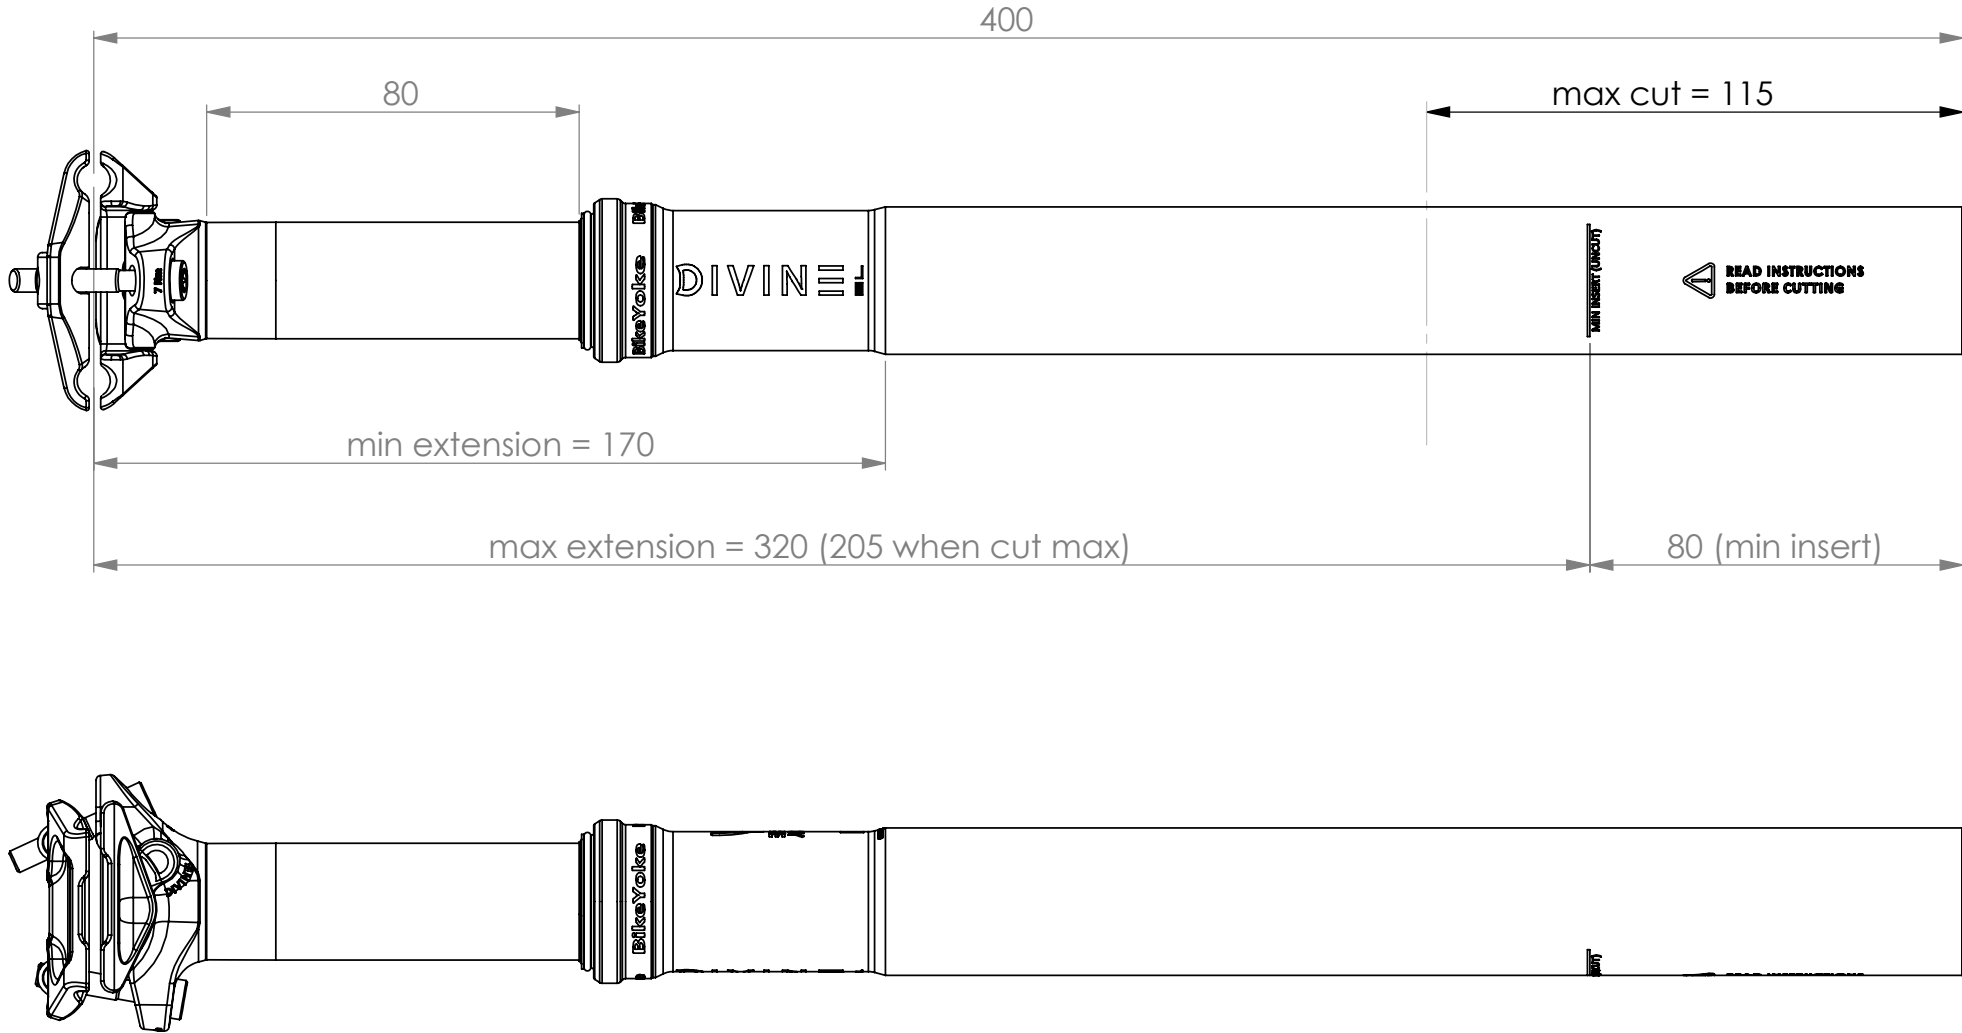

DIVINE SL 80 / 30.9 & 31.6 MM

WEIGHT

400 g @ 30.9 mm

420 g @ 31.6 mm

DIVINE SL 100 / 30.9 & 31.6 MM

WEIGHT

415 g @ 30.9 mm

435 g @ 31.6 mm

DIVINE SL 125 / 30.9 & 31.6 MM

WEIGHT

430 g @ 30.9 mm

450 g @ 31.6 mm