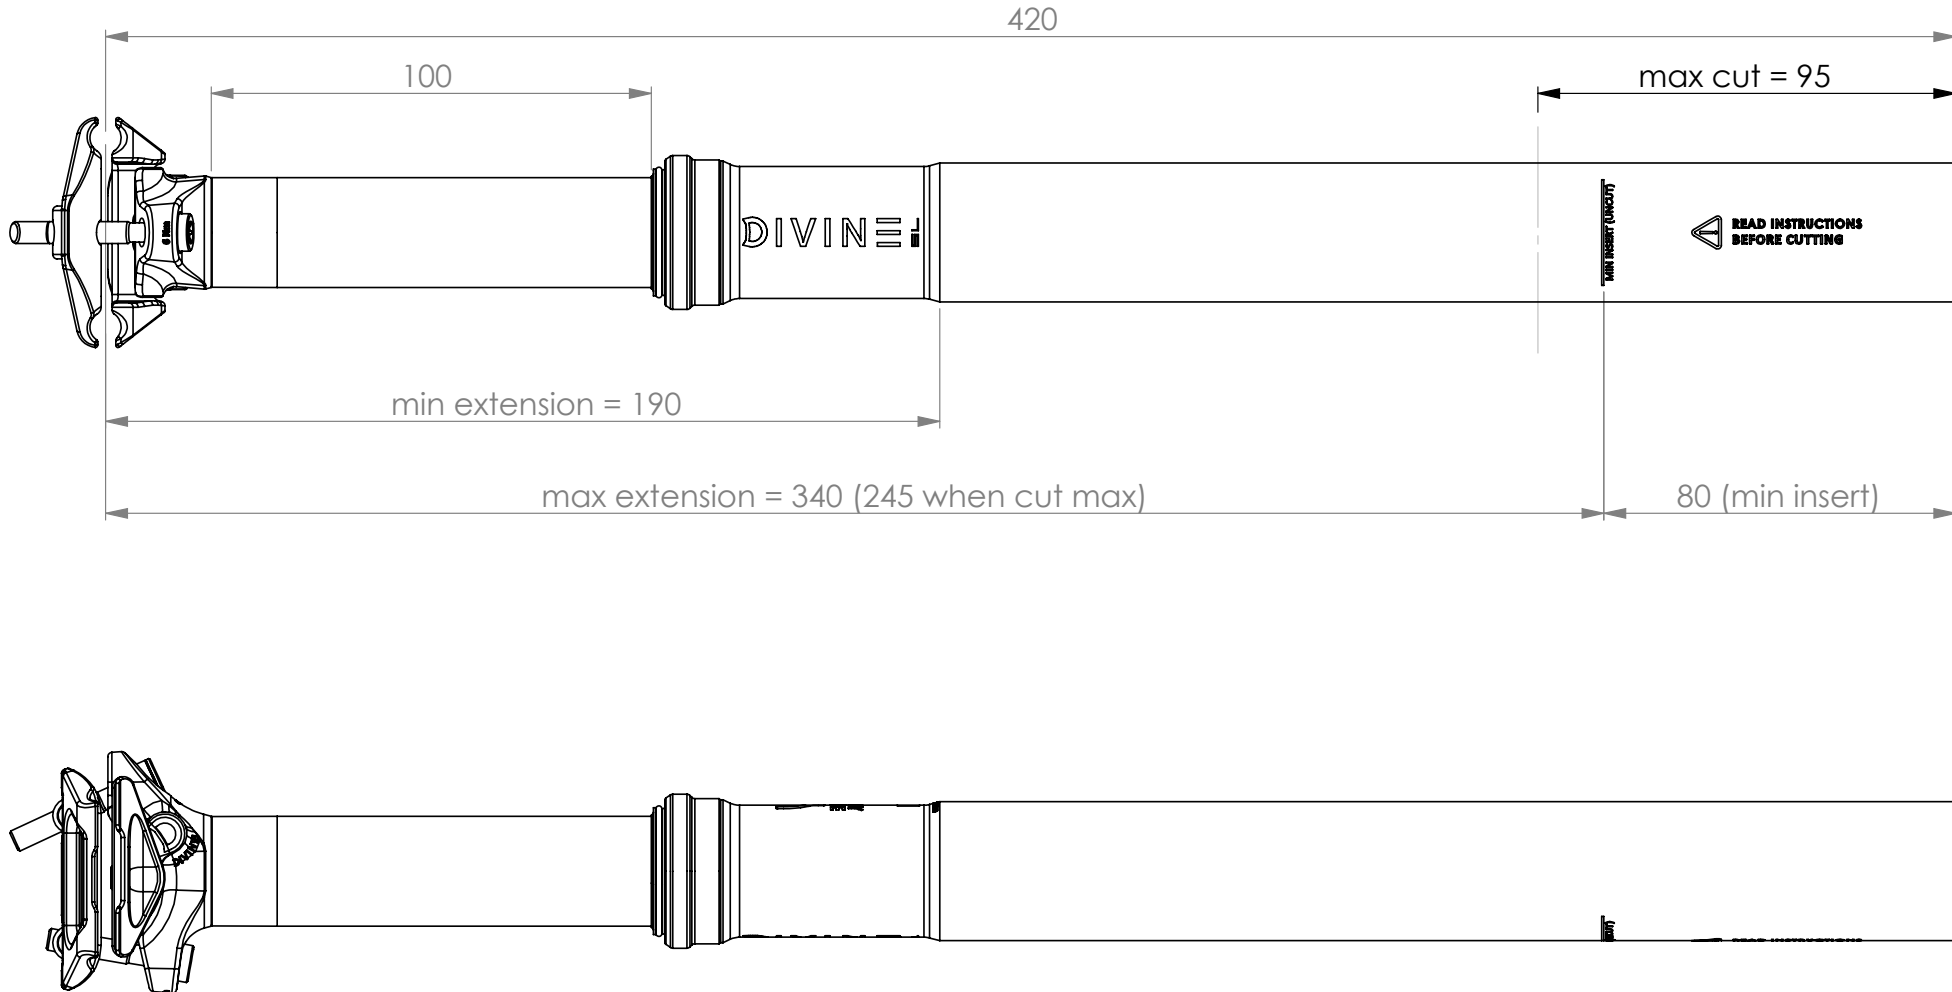

DIVINE SL 80 / 30.9 & 31.6 MM

WEIGHT

400 g @ 30.9 mm

420 g @ 31.6 mm

DIVINE SL 100 / 30.9 & 31.6 MM

WEIGHT

415 g @ 30.9 mm

435 g @ 31.6 mm

DIVINE SL 125 / 30.9 & 31.6 MM

WEIGHT

430 g @ 30.9 mm

450 g @ 31.6 mm