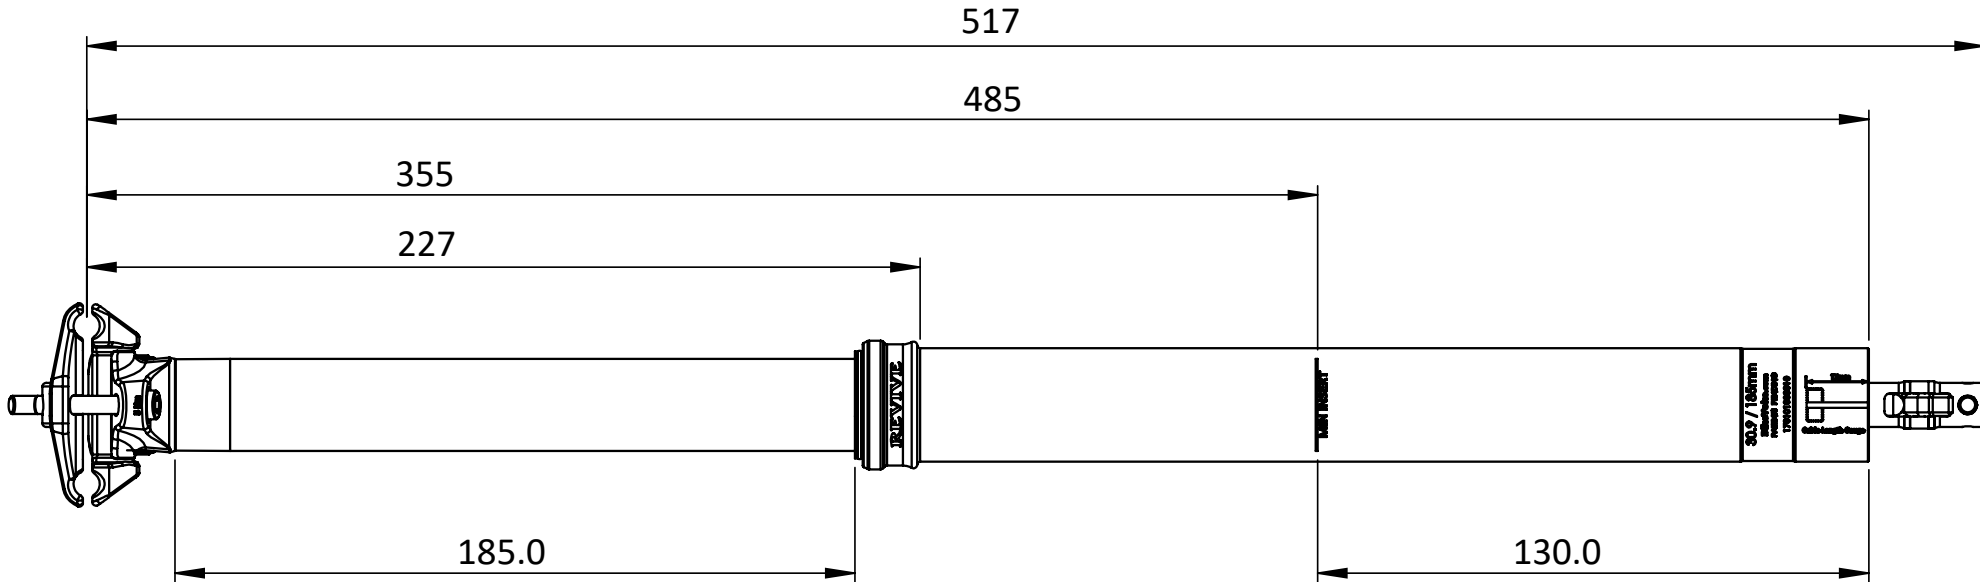

# DIVINE 185 / 30.9 & 31.6 MM

**WEIGHT:** Standard / Titan  
535 g / 525 g @ 30.9 mm  
560 g / 550 g @ 31.6 mm

# DIVINE 125 / 30.9 & 31.6 MM

WEIGHT: Standard / Titan  
445 g / 435 g @ 30.9 mm  
465 g / 455 g @ 31.6 mm

360° toolless rotation for extra clearance

[www.bikeyoke.com](http://www.bikeyoke.com)

DIMENSION & WEIGHT

# DIVINE 160 / 30.9 & 31.6 MM

**WEIGHT:** Standard / Titan  
495 g / 485 g @ 30.9 mm  
515 g / 505 g @ 31.6 mm