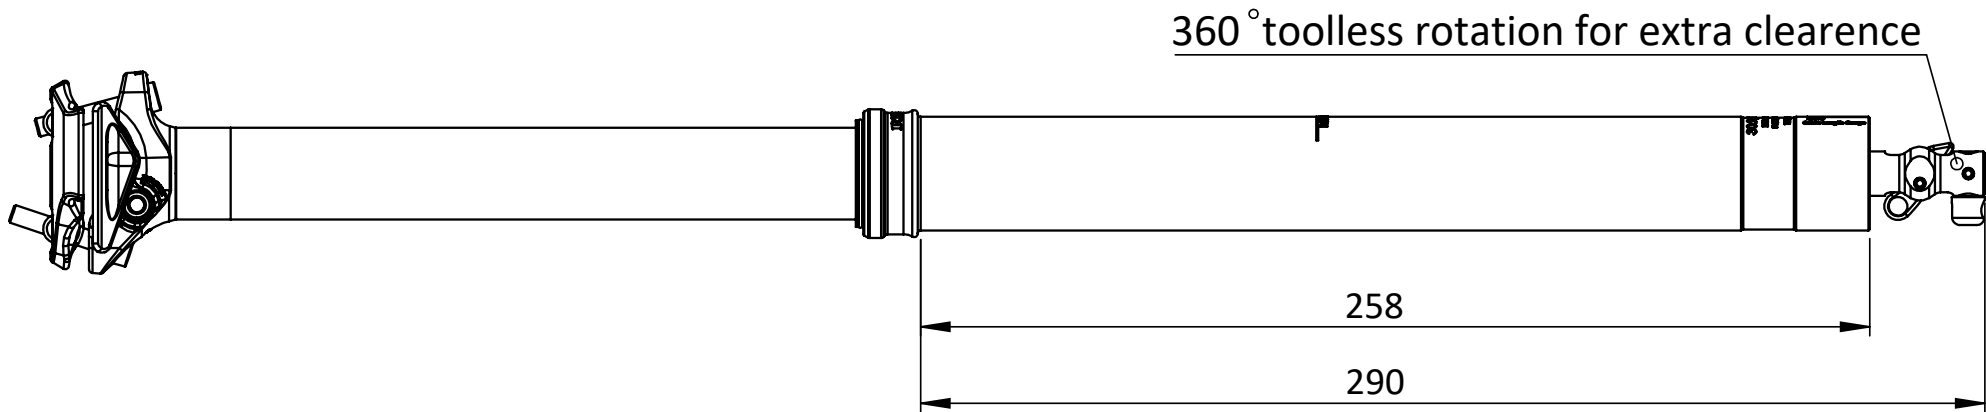

# DIVINE 185 / 30.9 & 31.6 MM

**WEIGHT:** Standard / Titan  
535 g / 525 g @ 30.9 mm  
560 g / 550 g @ 31.6 mm

# DIVINE 125 / 30.9 & 31.6 MM

WEIGHT: Standard / Titan  
445 g / 435 g @ 30.9 mm  
465 g / 455 g @ 31.6 mm

360° toolless rotation for extra clearance

[www.bikeyoke.com](http://www.bikeyoke.com)

DIMENSION & WEIGHT

# DIVINE 160 / 30.9 & 31.6 MM

**WEIGHT:** Standard / Titan  
495 g / 485 g @ 30.9 mm  
515 g / 505 g @ 31.6 mm