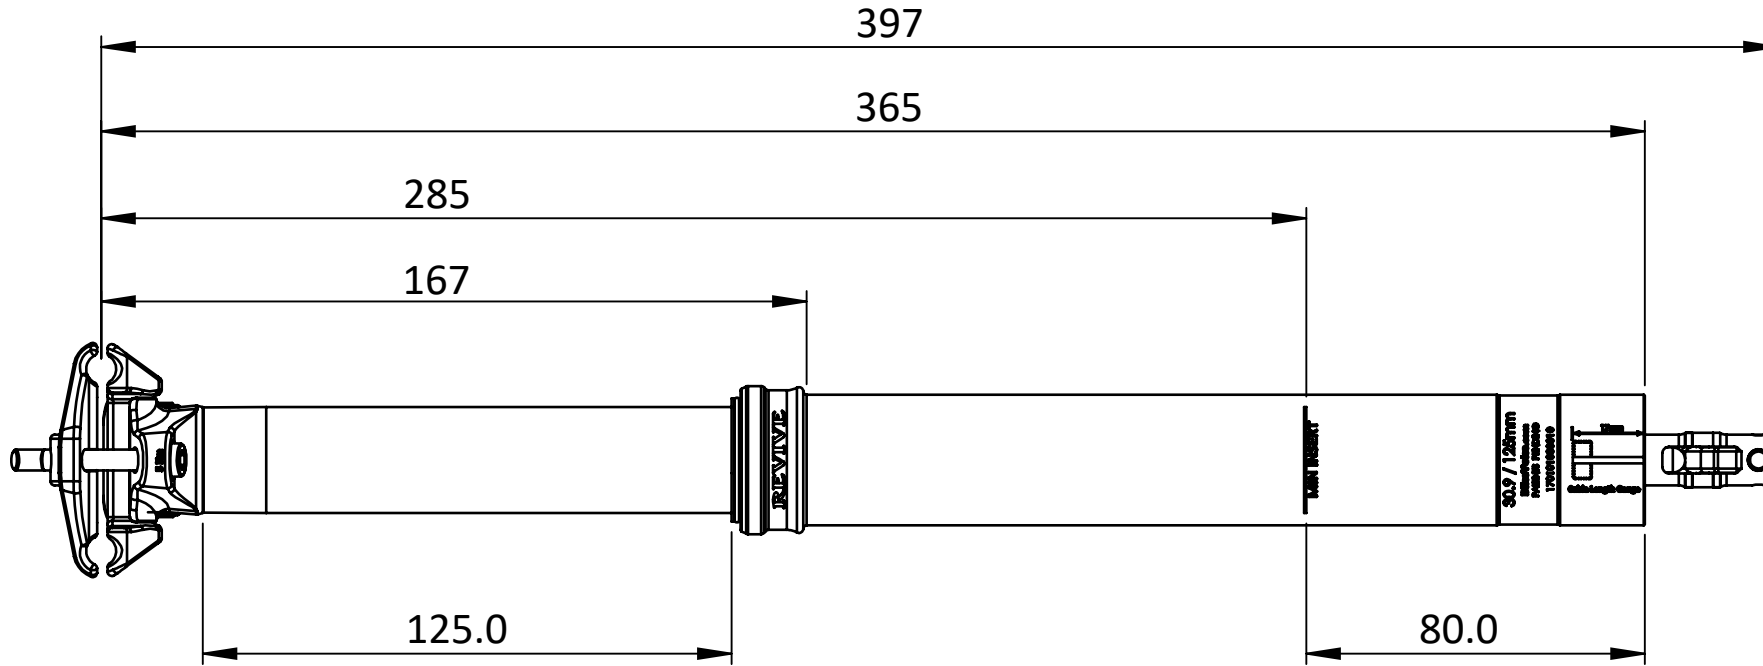

# DIVINE 185 / 30.9 & 31.6 MM

**WEIGHT:** Standard / Titan  
535 g / 525 g @ 30.9 mm  
560 g / 550 g @ 31.6 mm

# DIVINE 125 / 30.9 & 31.6 MM

WEIGHT: Standard / Titan  
445 g / 435 g @ 30.9 mm  
465 g / 455 g @ 31.6 mm

360° toolless rotation for extra clearance

[www.bikeyoke.com](http://www.bikeyoke.com)

DIMENSION & WEIGHT

# DIVINE 160 / 30.9 & 31.6 MM

**WEIGHT:** Standard / Titan  
495 g / 485 g @ 30.9 mm  
515 g / 505 g @ 31.6 mm