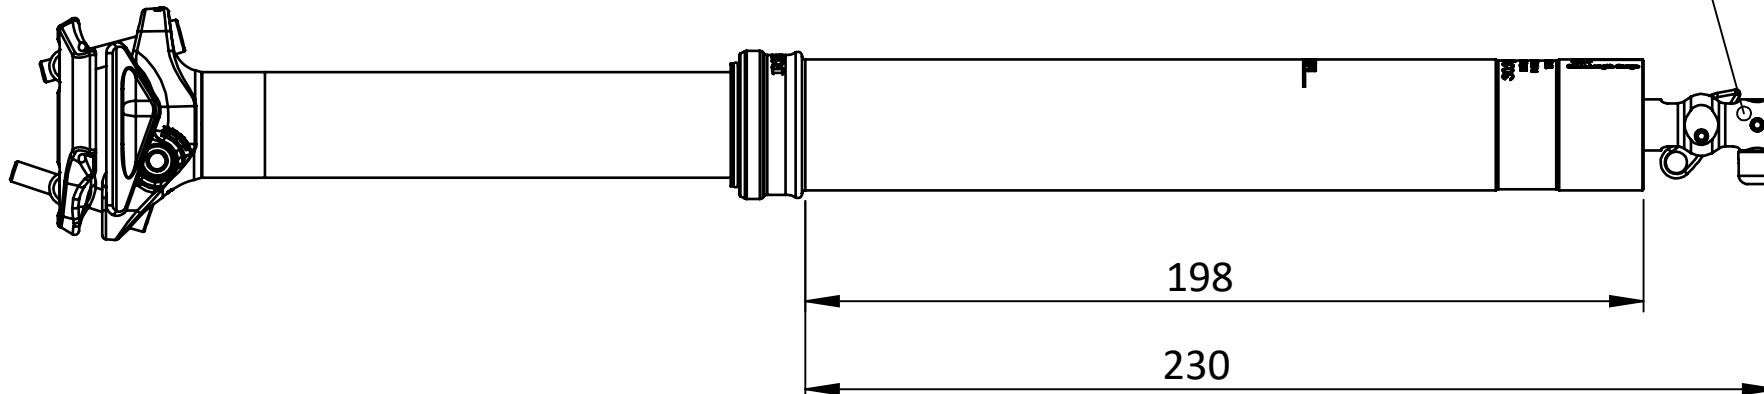

# DIVINE 185 / 30.9 & 31.6 MM

**WEIGHT:** Standard / Titan  
535 g / 525 g @ 30.9 mm  
560 g / 550 g @ 31.6 mm

# DIVINE 125 / 30.9 & 31.6 MM

WEIGHT: Standard / Titan  
445 g / 435 g @ 30.9 mm  
465 g / 455 g @ 31.6 mm

360° toolless rotation for extra clearance

[www.bikeyoke.com](http://www.bikeyoke.com)

DIMENSION & WEIGHT

# DIVINE 160 / 30.9 & 31.6 MM

**WEIGHT:** Standard / Titan  
495 g / 485 g @ 30.9 mm  
515 g / 505 g @ 31.6 mm