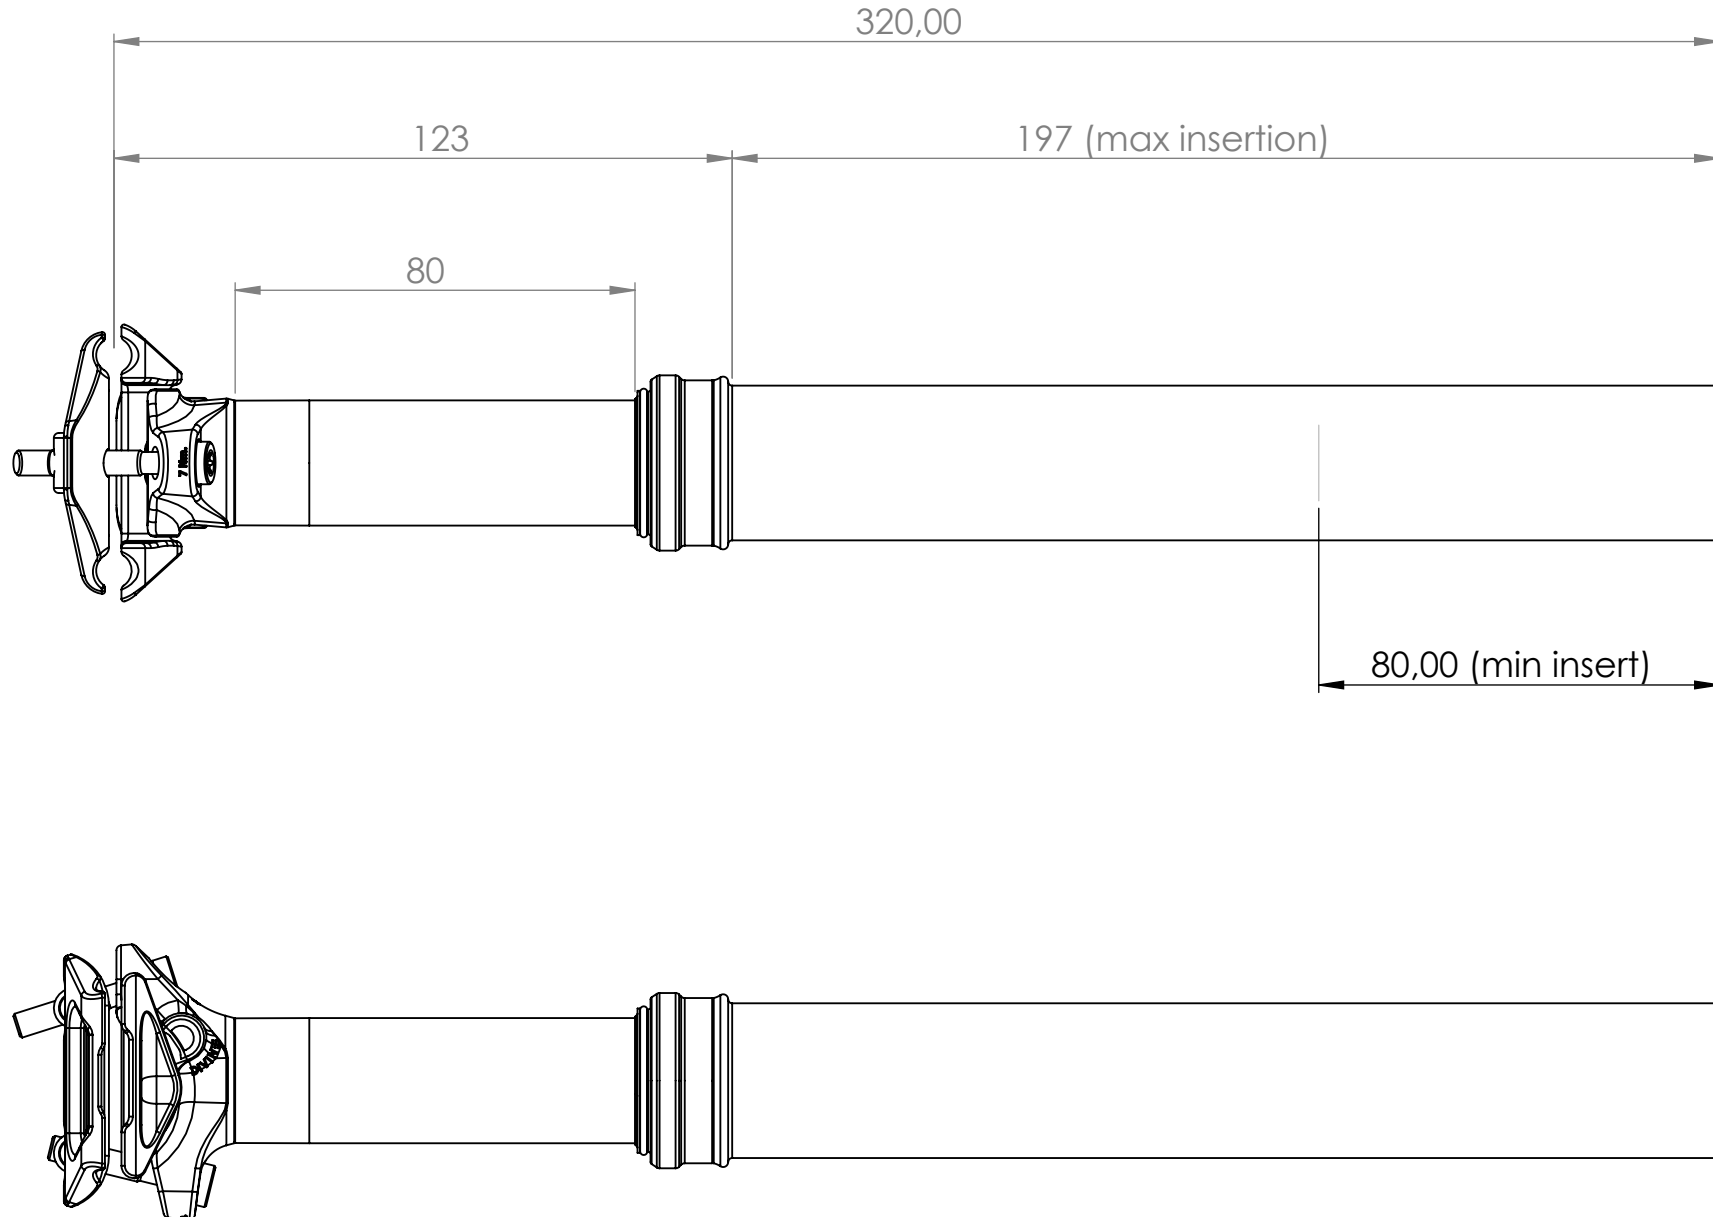

DIVINE SL RASCAL 80 / 30.9 & 31.6 MM

WEIGHT

365 g @ 30.9 mm

380 g @ 31.6 mm

DIMENSION & WEIGHT